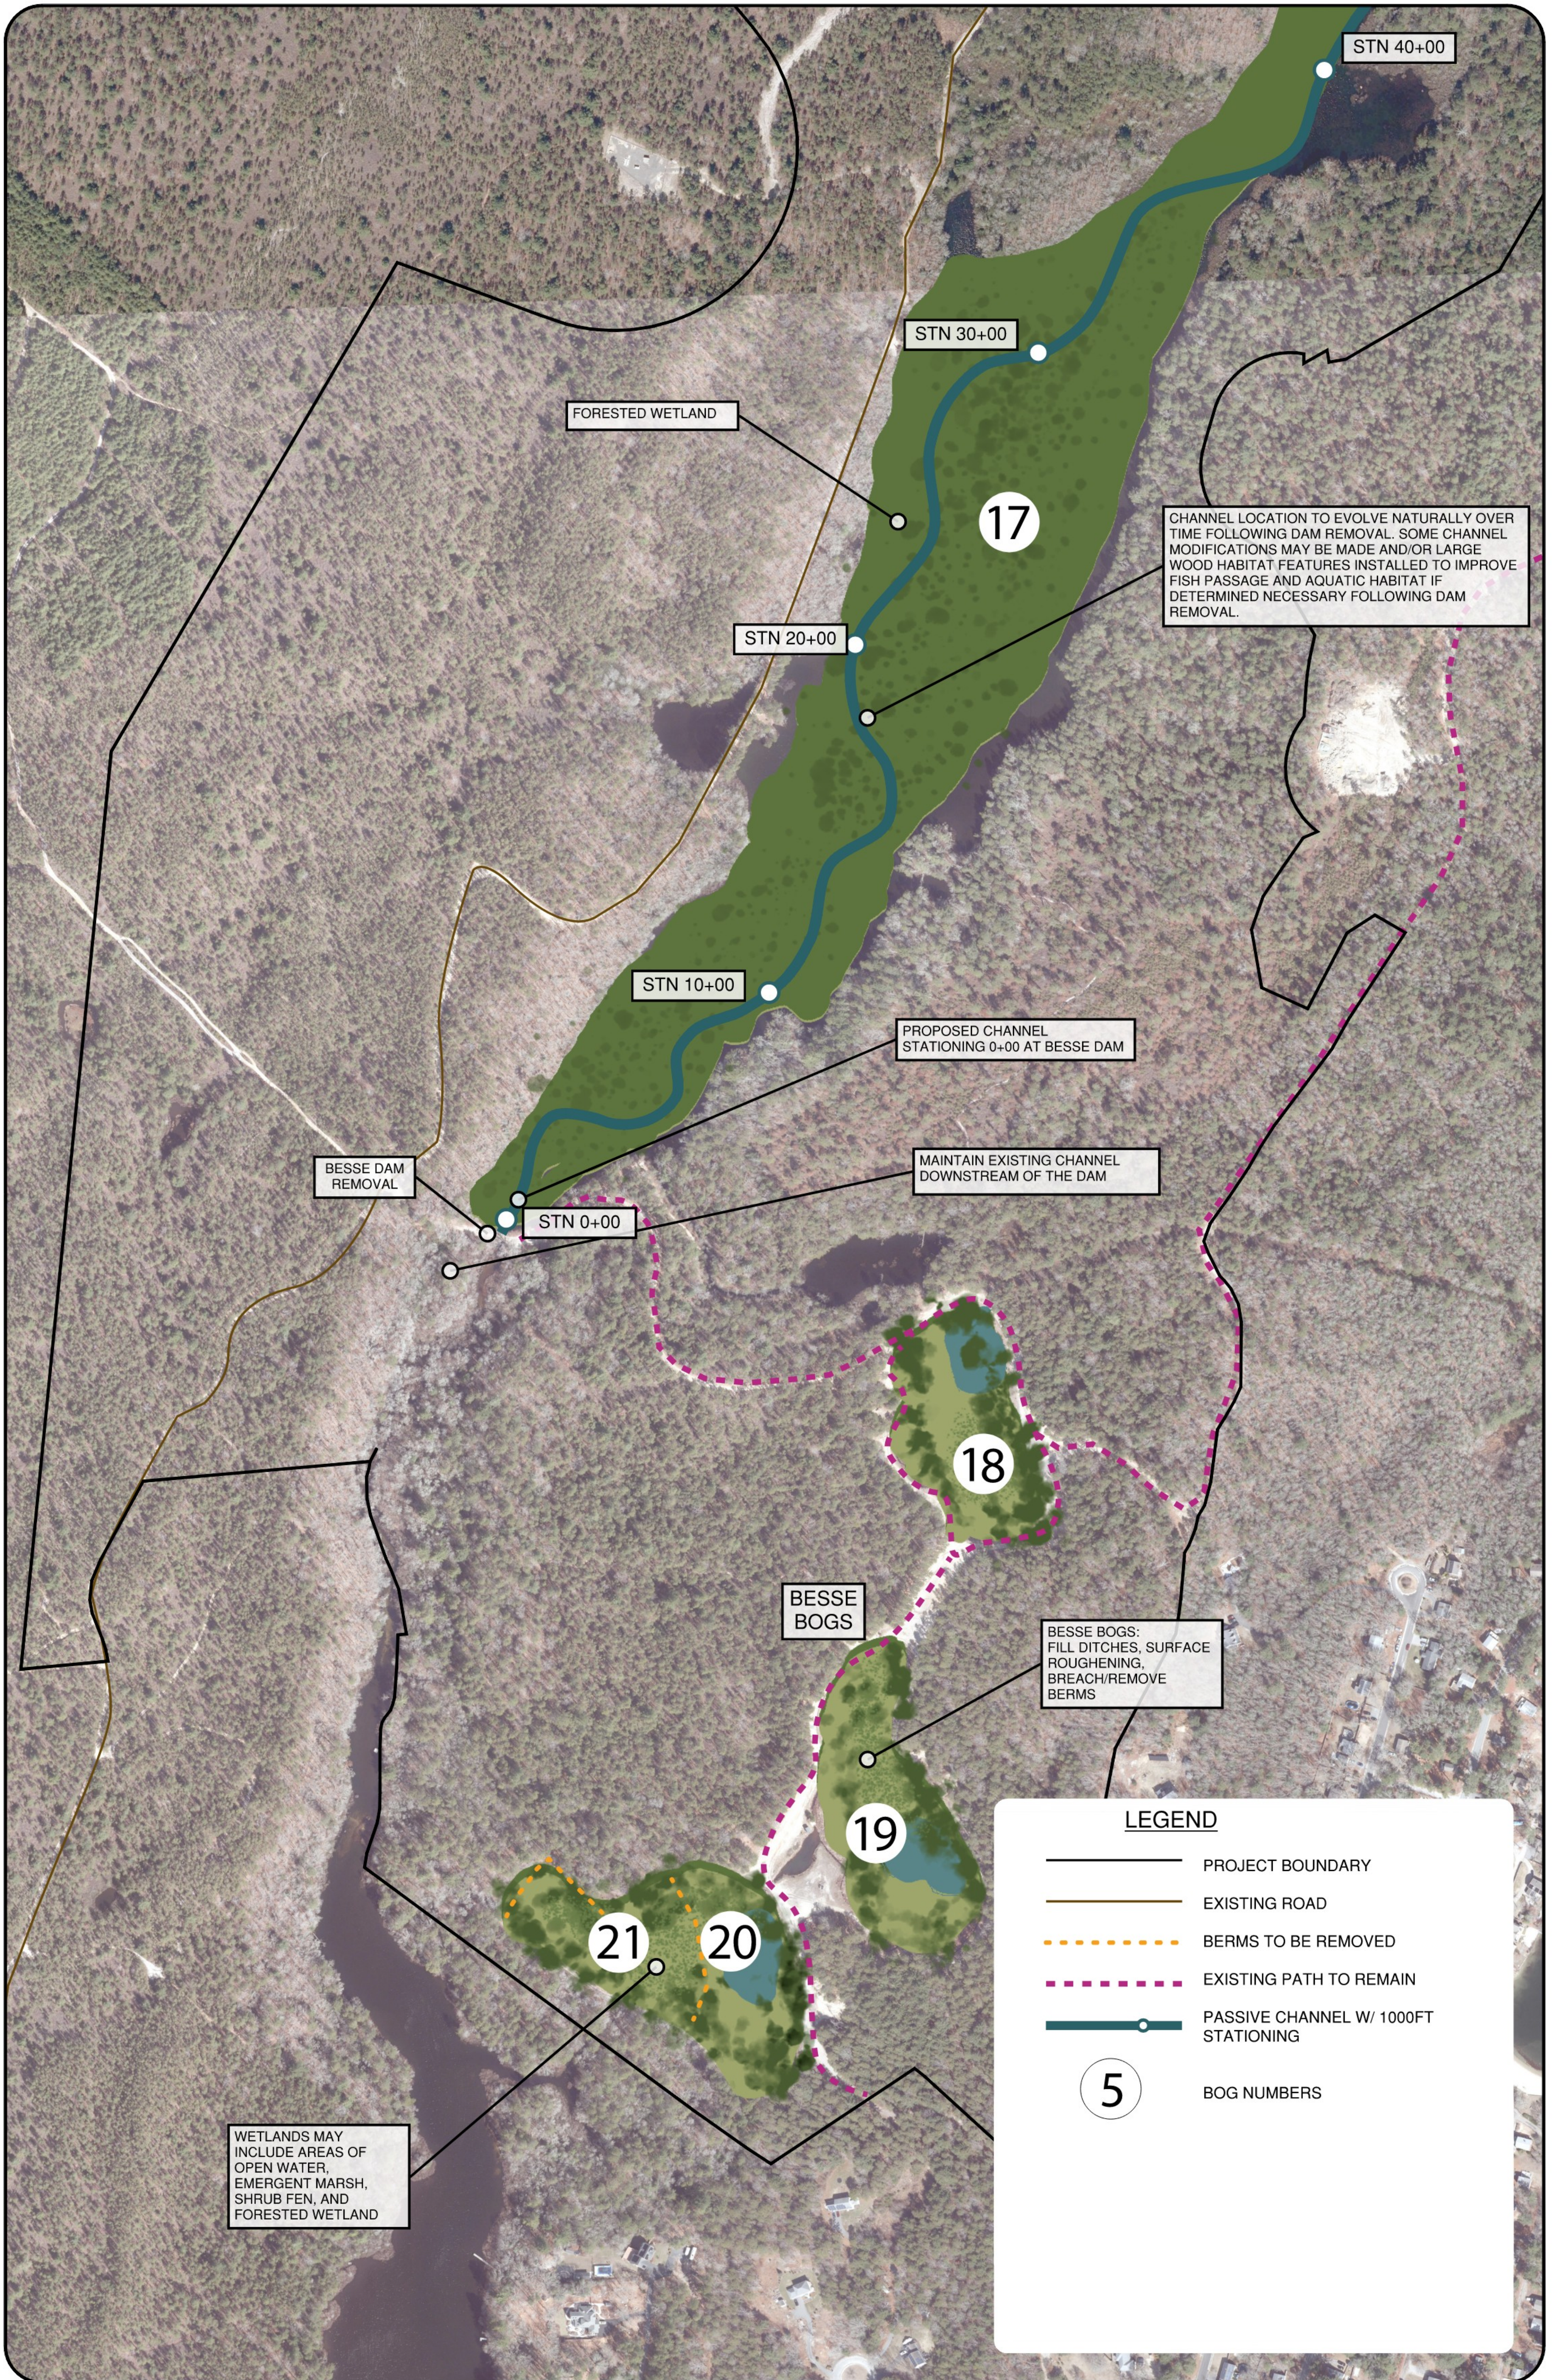

220 Concord Avenue, 2nd Floor
Cambridge, MA 02138
617.714.5537
www.interfluve.com

AGAWAM RIVER
ECOLOGICAL RESTORATION - 3

PLYMOUTH AND WAREHAM, MA